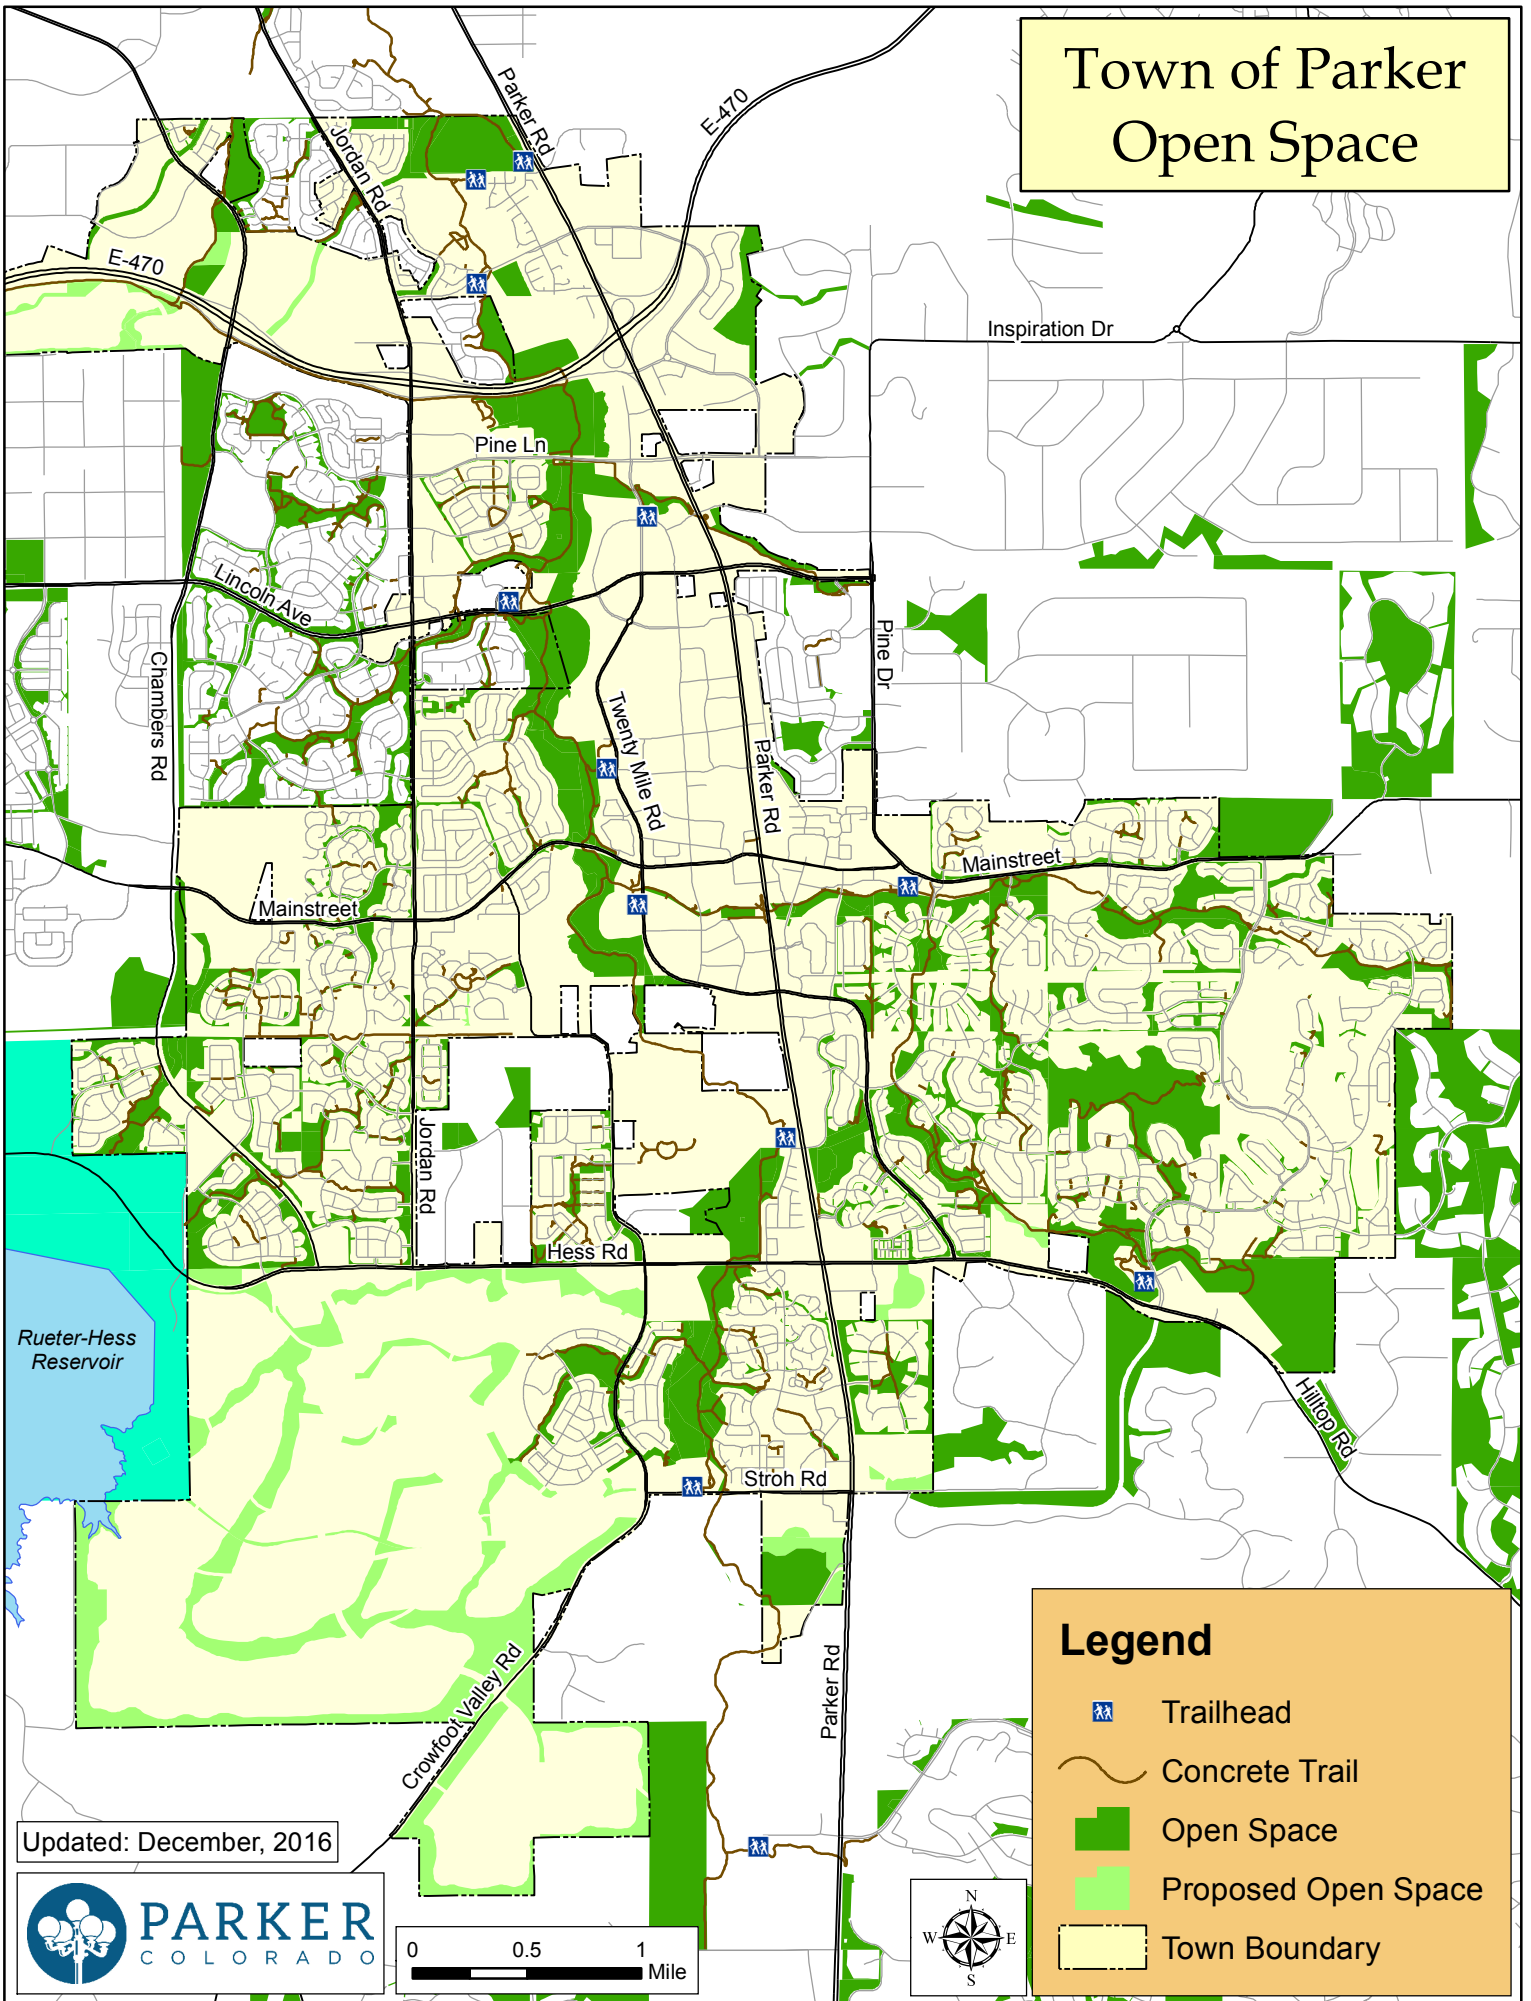

Town of Parker Open Space

Updated: December, 2016

Legend

-  Trailhead
-  Concrete Trail
-  Open Space
-  Proposed Open Space
-  Town Boundary