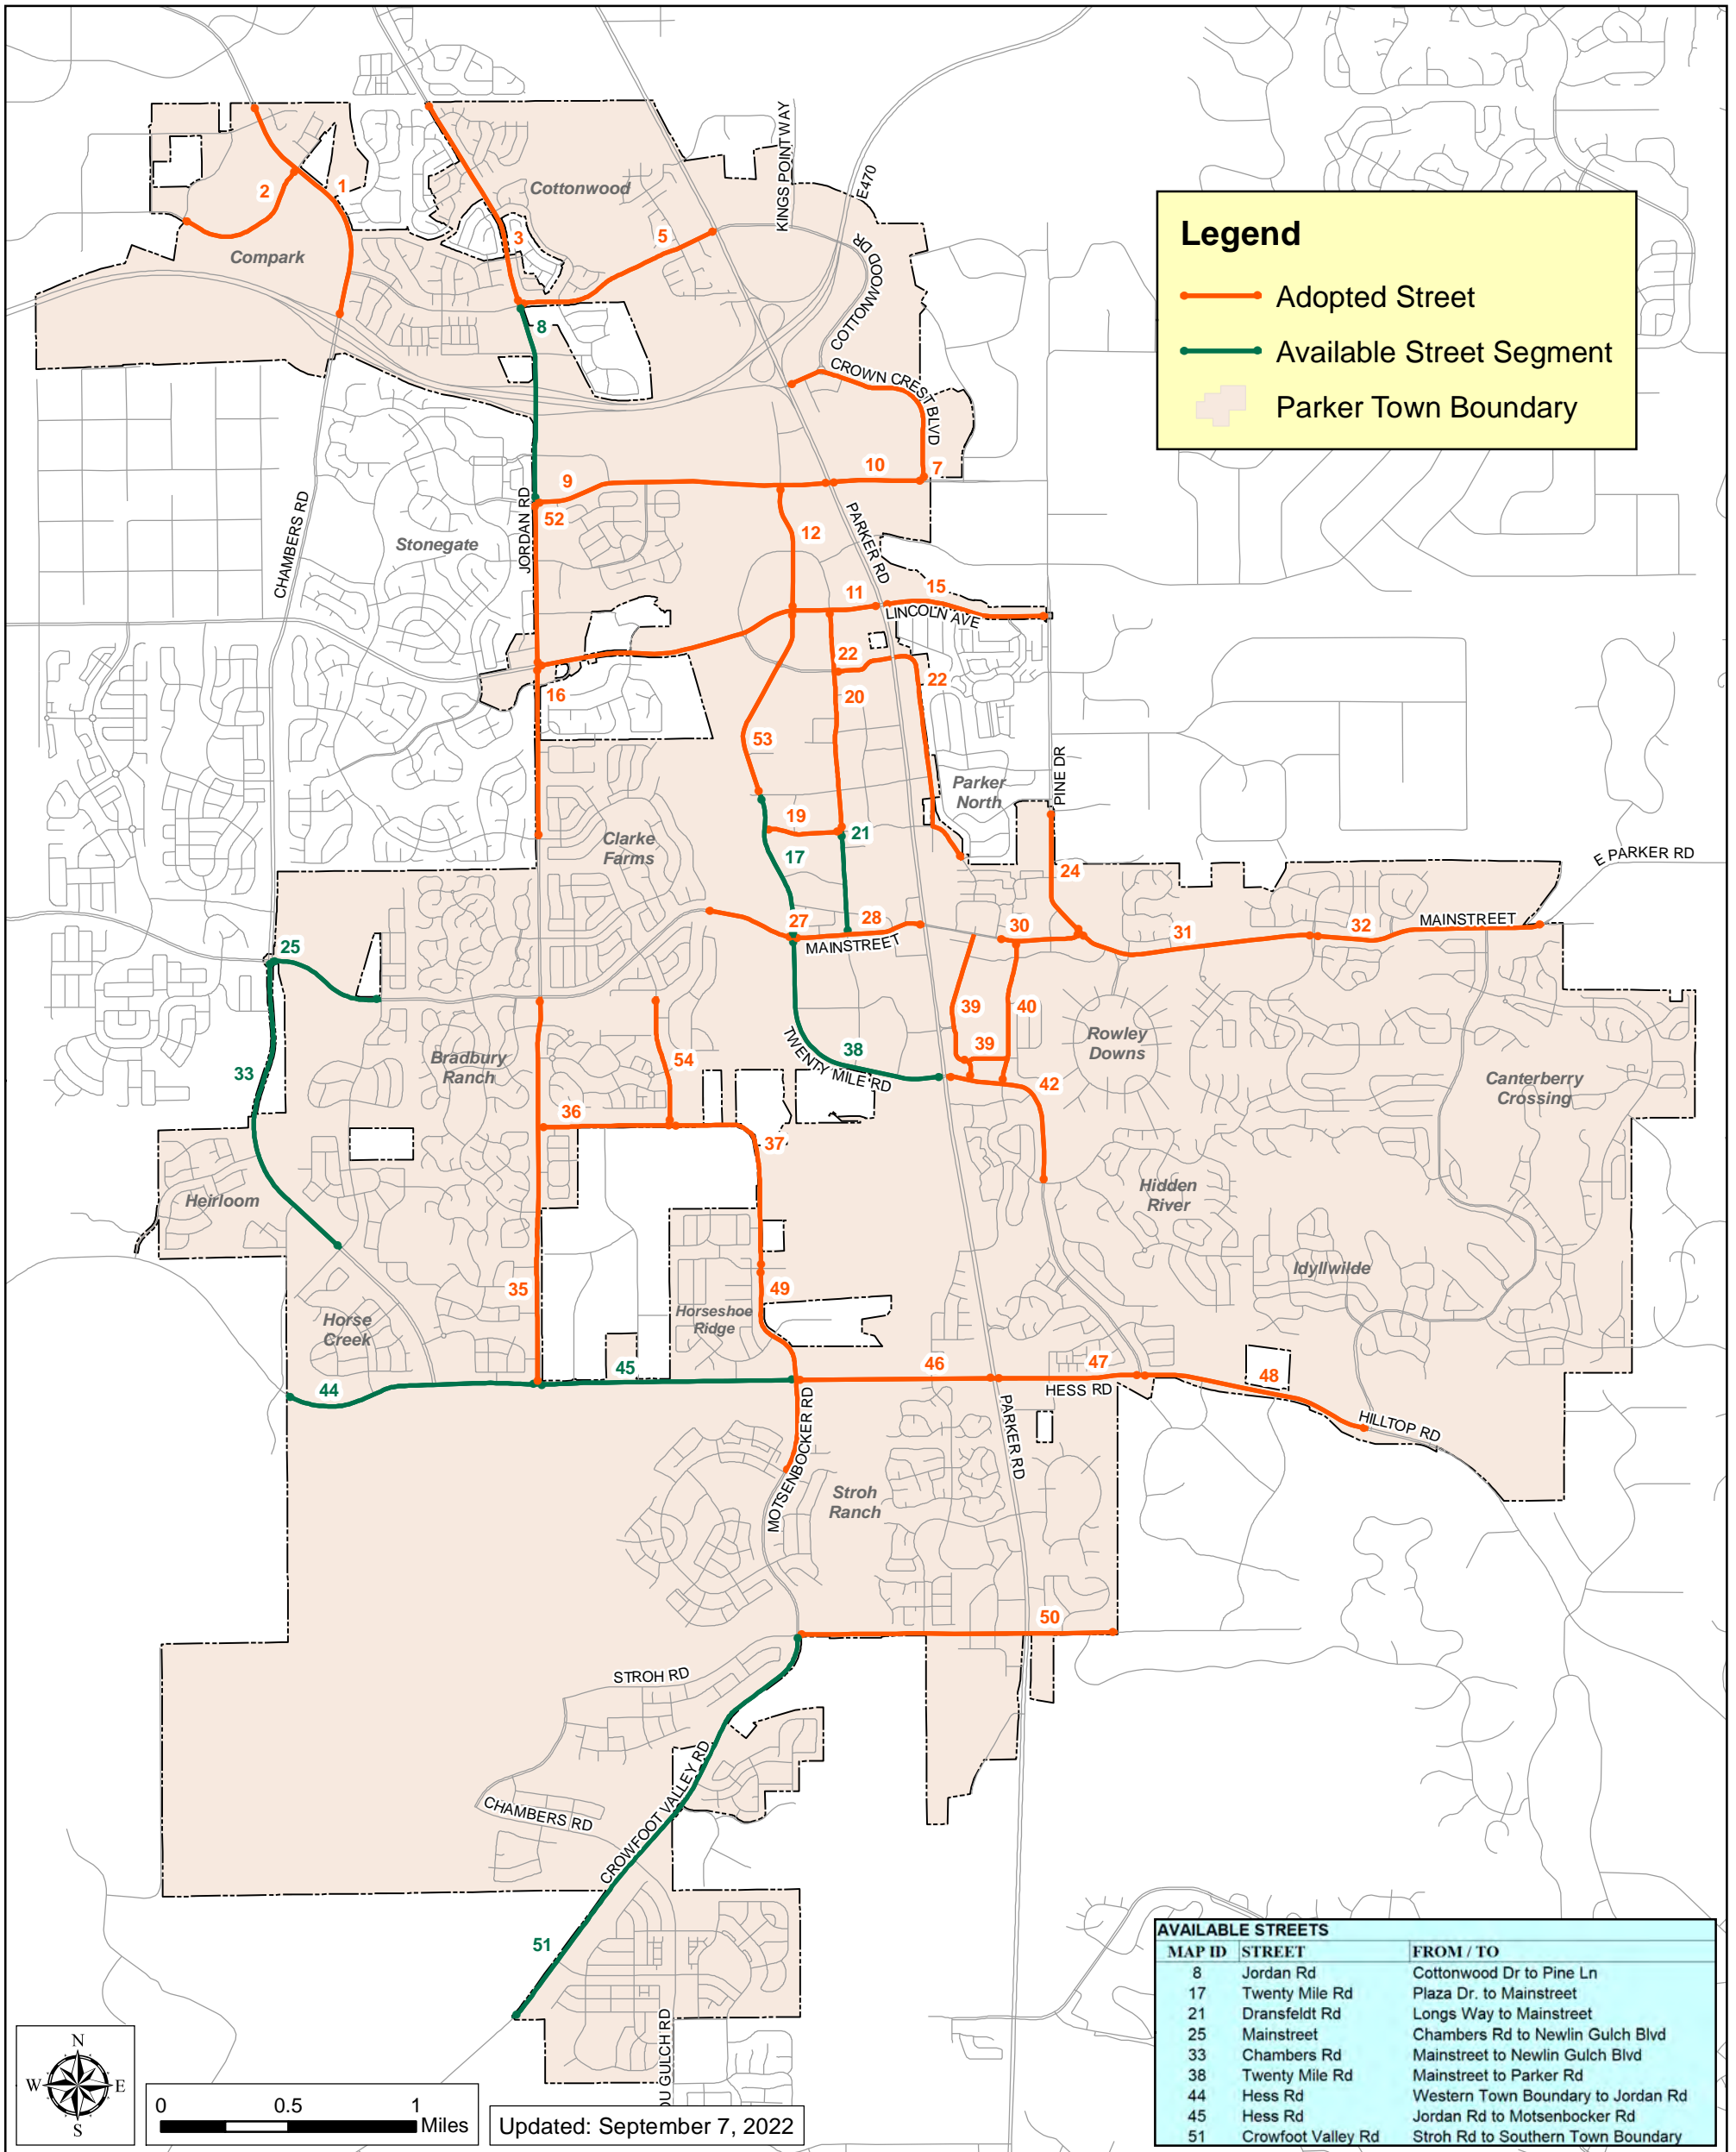

Town of Parker Adopt-a-Street

Legend

- Adopted Street
- Available Street Segment
- Parker Town Boundary

MAP ID	STREET	FROM / TO
8	Jordan Rd	Cottonwood Dr to Pine Ln
17	Twenty Mile Rd	Plaza Dr. to Mainstreet
21	Dransfeldt Rd	Longs Way to Mainstreet
25	Mainstreet	Chambers Rd to Newlin Gulch Blvd
33	Chambers Rd	Mainstreet to Newlin Gulch Blvd
38	Twenty Mile Rd	Mainstreet to Parker Rd
44	Hess Rd	Western Town Boundary to Jordan Rd
45	Hess Rd	Jordan Rd to Motsenbocker Rd
51	Crowfoot Valley Rd	Stroh Rd to Southern Town Boundary