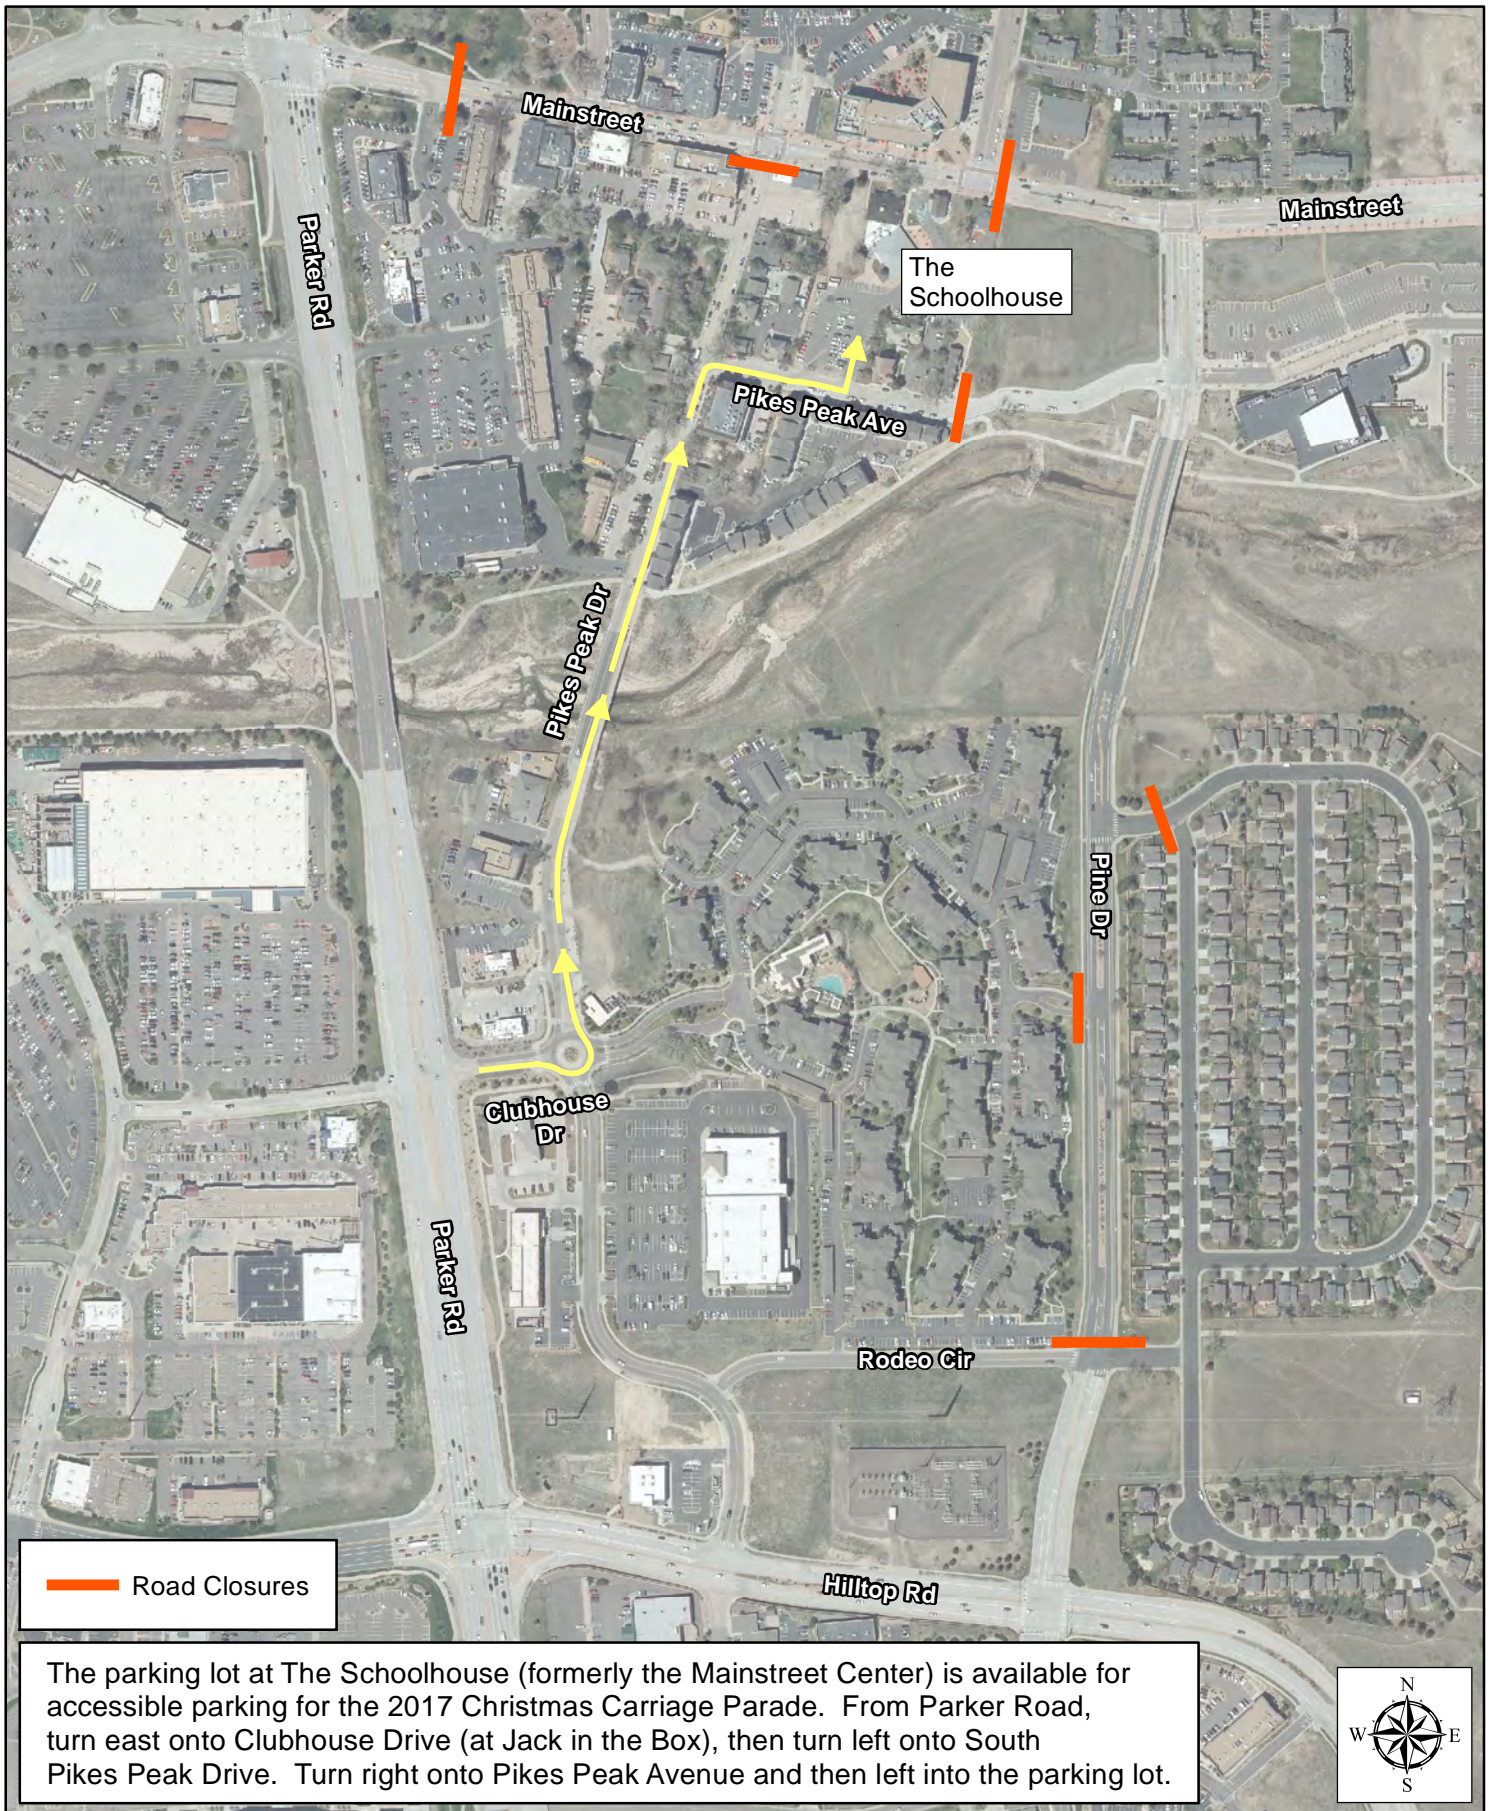

ACCESSIBLE PARKING DIRECTIONS CHRISTMAS CARRIAGE PARADE - 2018

— Road Closures

The parking lot at The Schoolhouse (formerly the Mainstreet Center) is available for accessible parking for the 2017 Christmas Carriage Parade. From Parker Road, turn east onto Clubhouse Drive (at Jack in the Box), then turn left onto South Pikes Peak Drive. Turn right onto Pikes Peak Avenue and then left into the parking lot.