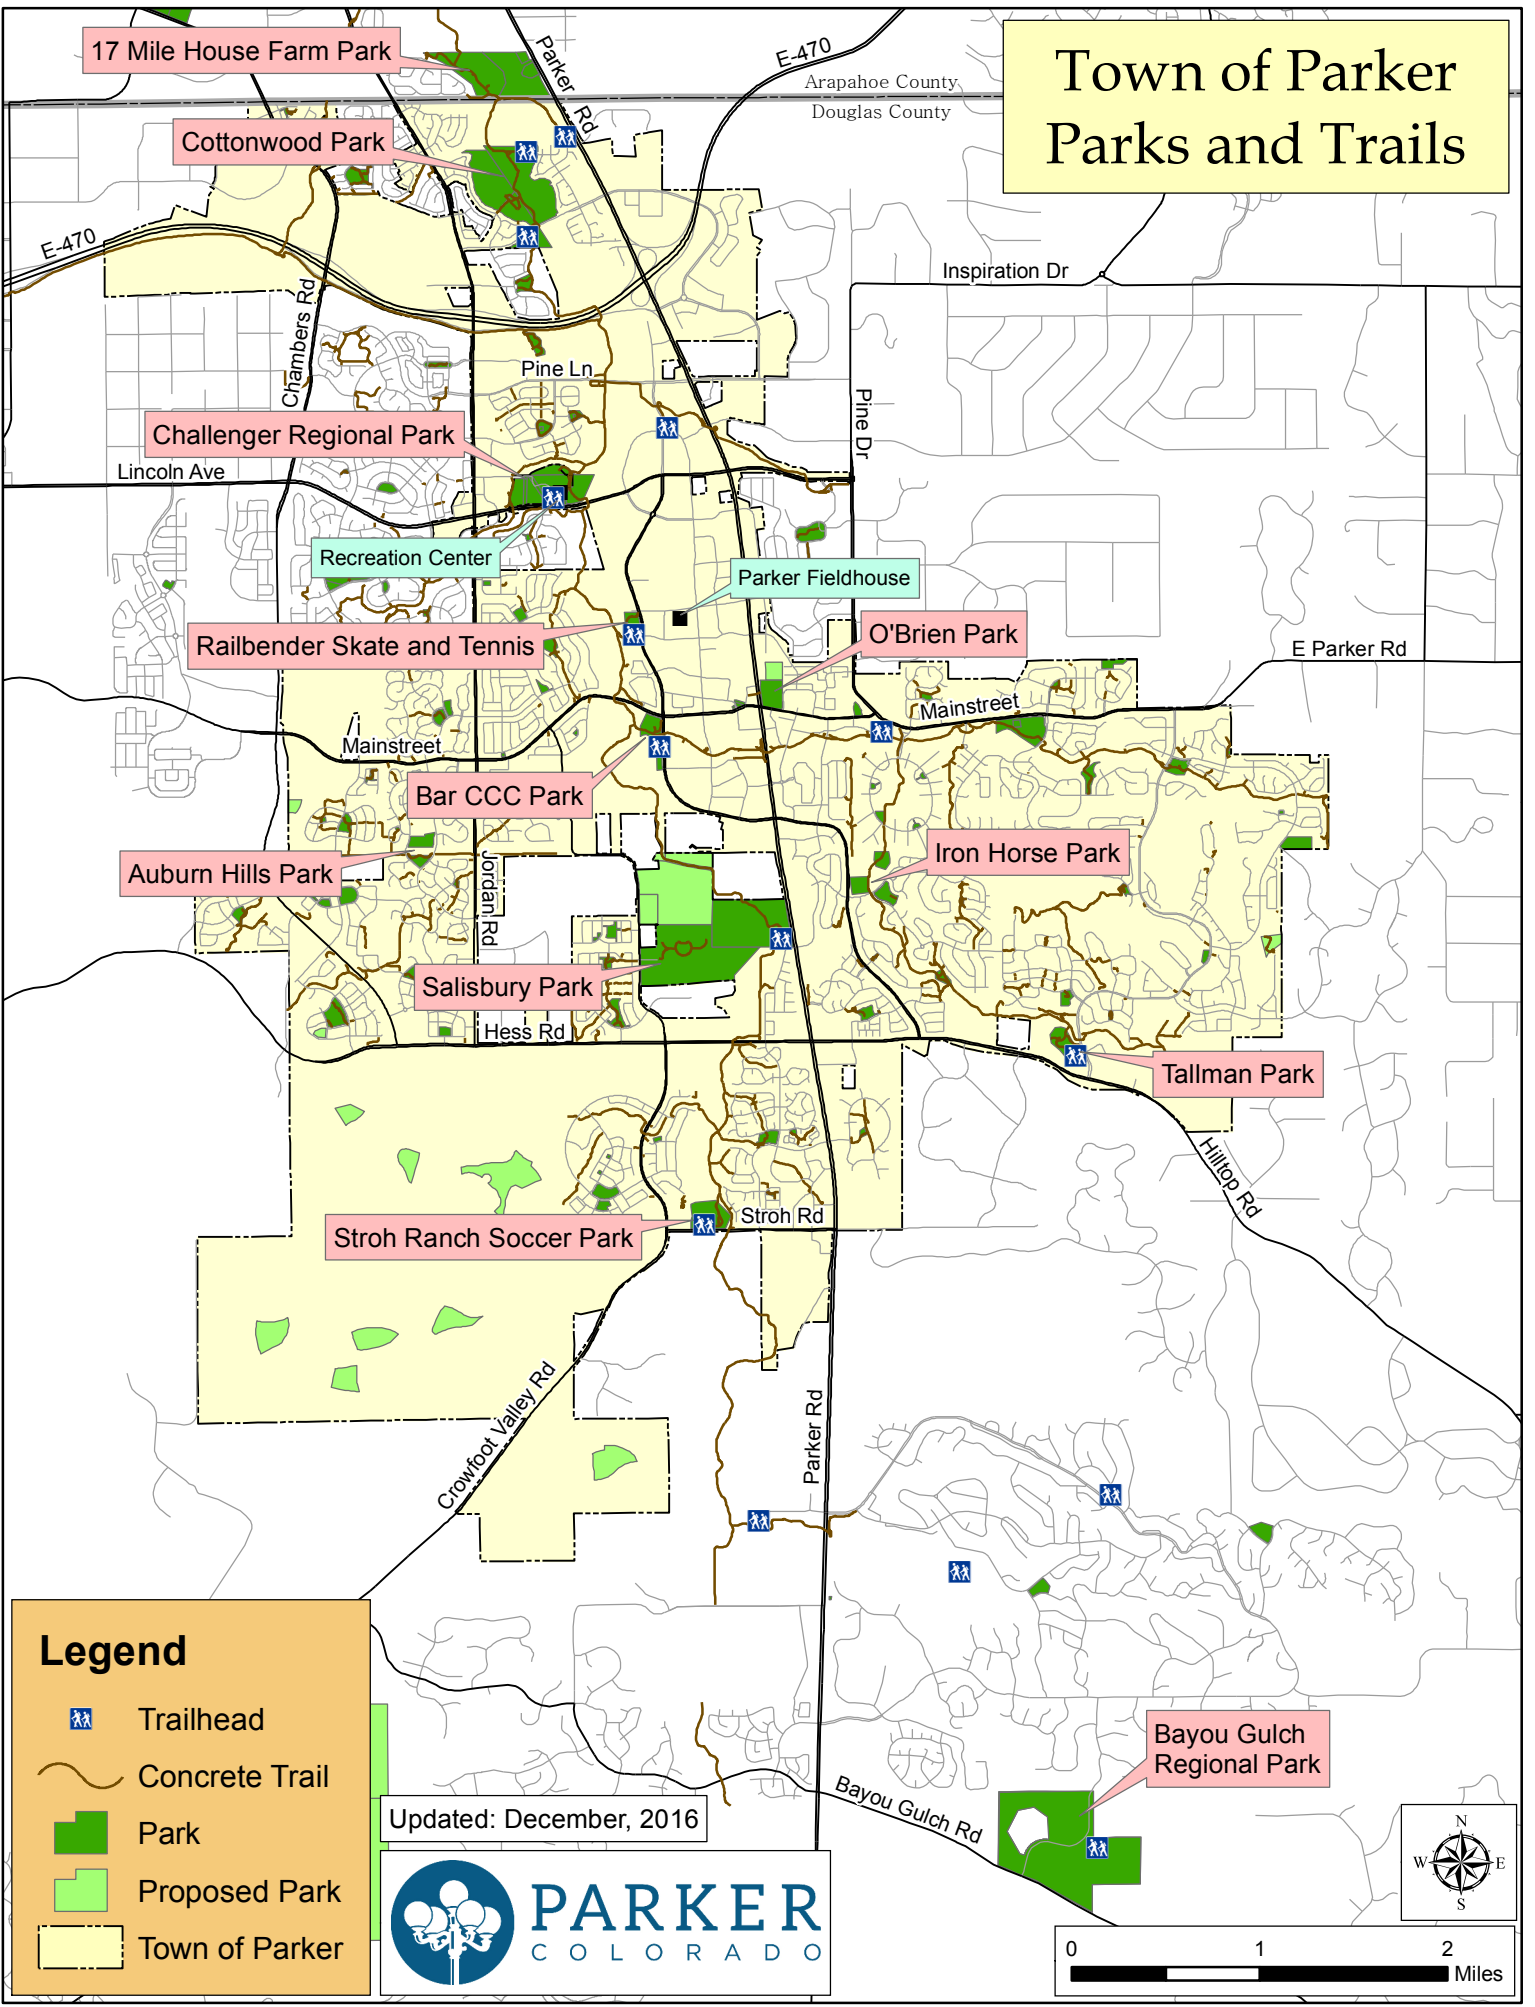

Town of Parker Parks and Trails

17 Mile House Farm Park

Cottonwood Park

Challenger Regional Park

Recreation Center

Railbender Skate and Tennis

Bar CCC Park

Auburn Hills Park

Salisbury Park

Stroh Ranch Soccer Park

Parker Fieldhouse

O'Brien Park

Iron Horse Park

Tallman Park

Bayou Gulch Regional Park

Legend

-  Trailhead
-  Concrete Trail
-  Park
-  Proposed Park
-  Town of Parker

Updated: December, 2016