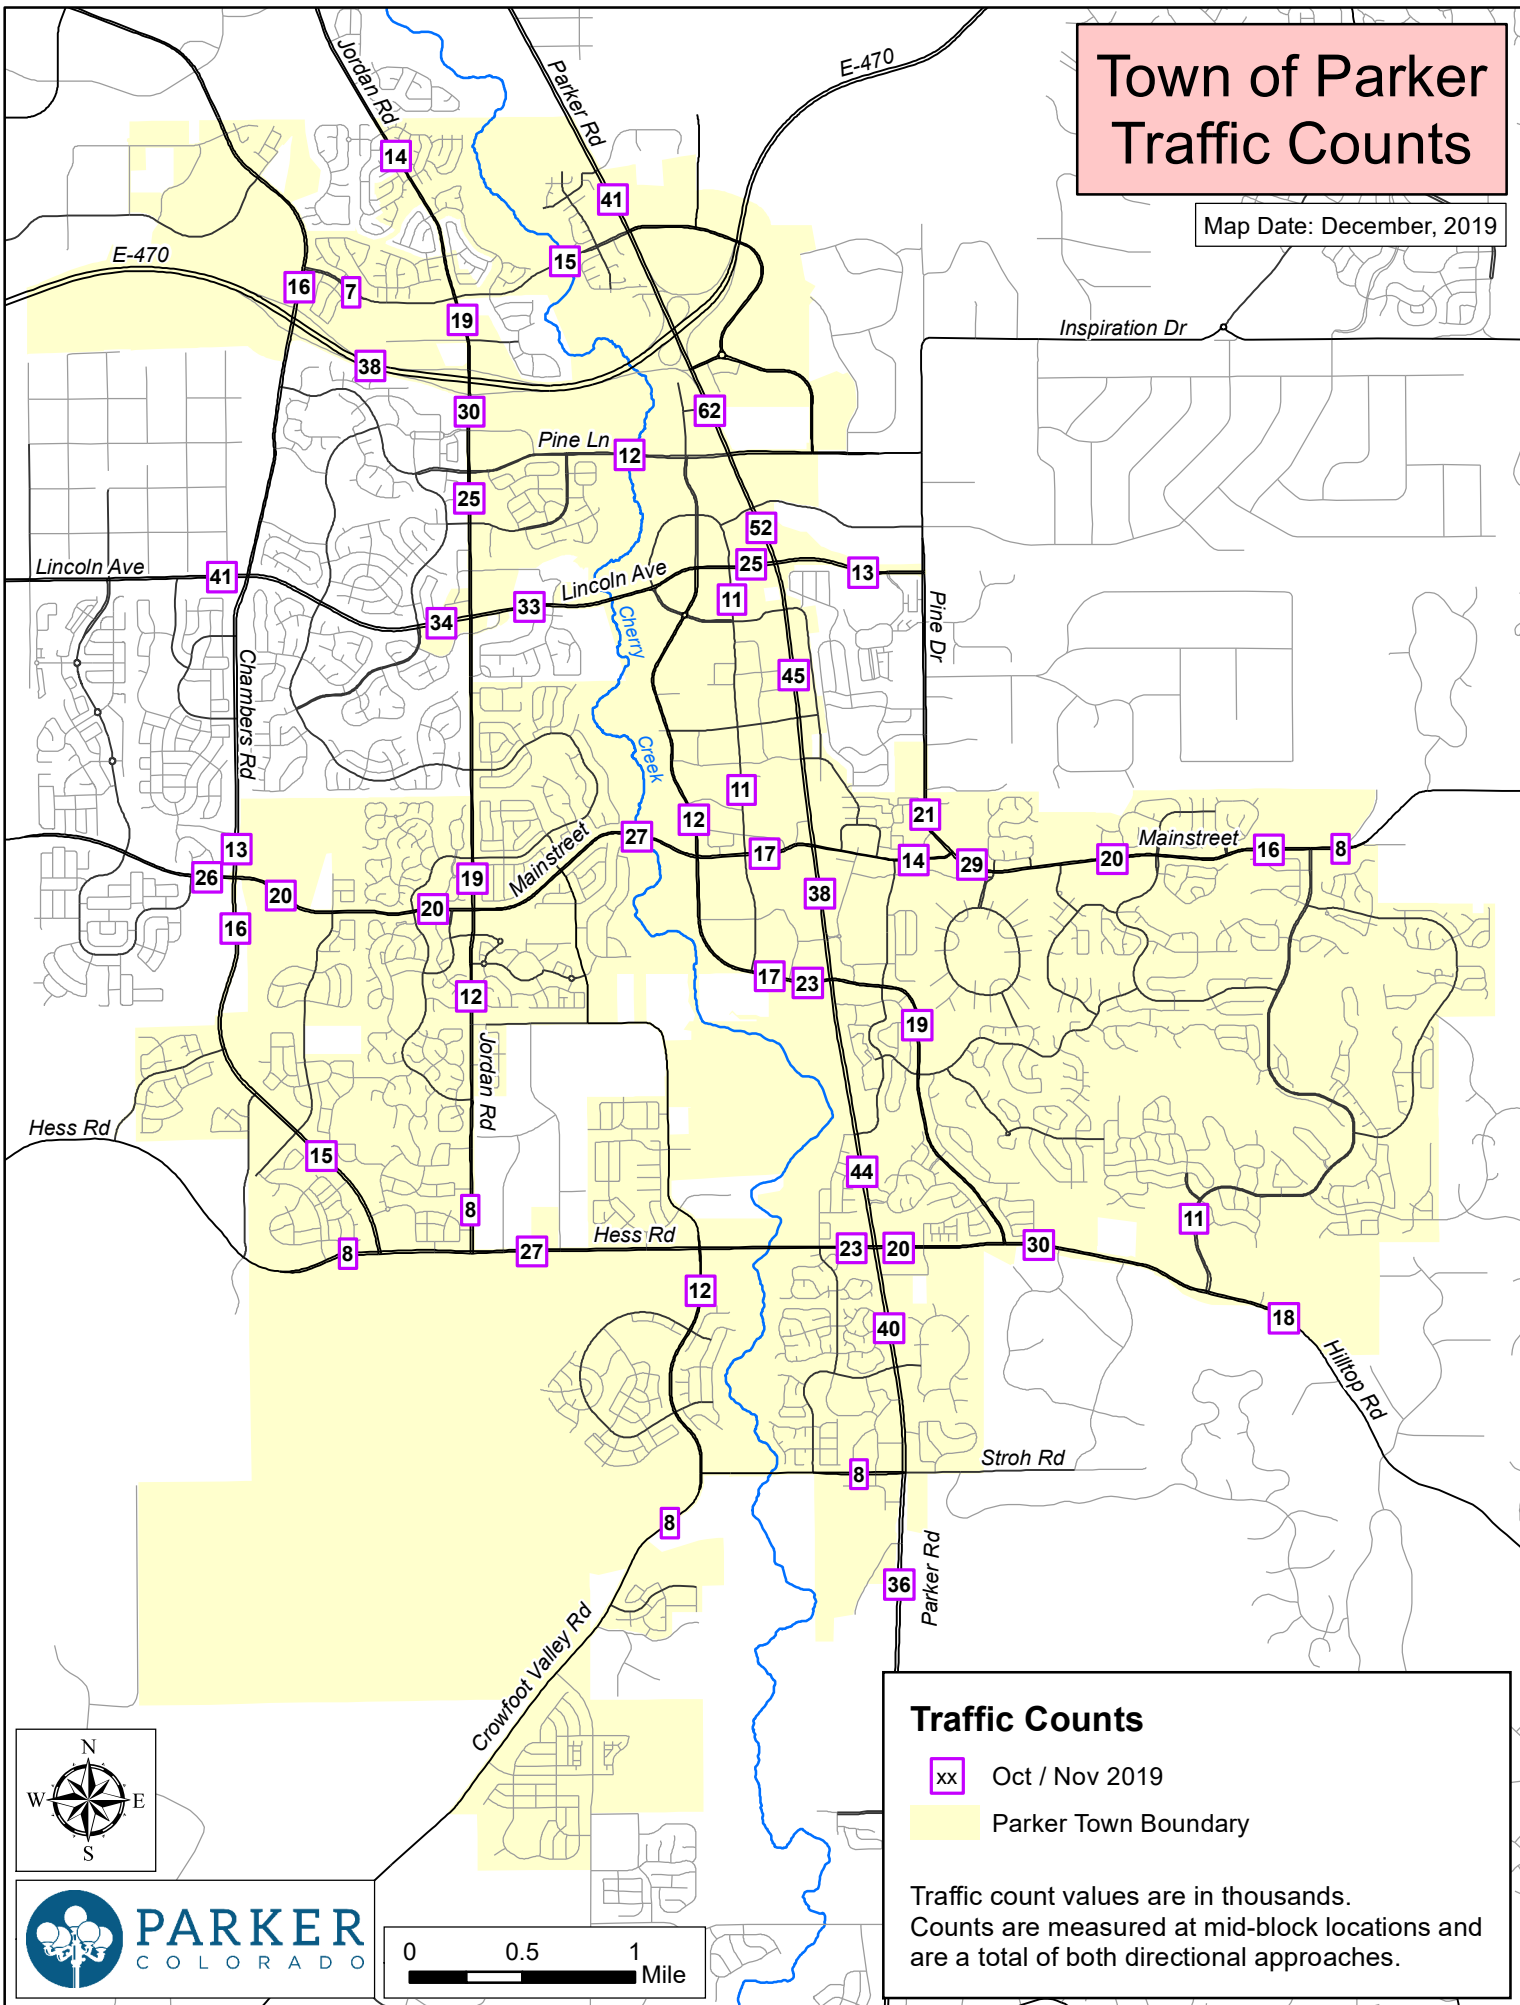

# Town of Parker Traffic Counts

Map Date: December, 2019

## Traffic Counts

xx Oct / Nov 2019

Yellow shaded area Parker Town Boundary

Traffic count values are in thousands. Counts are measured at mid-block locations and are a total of both directional approaches.